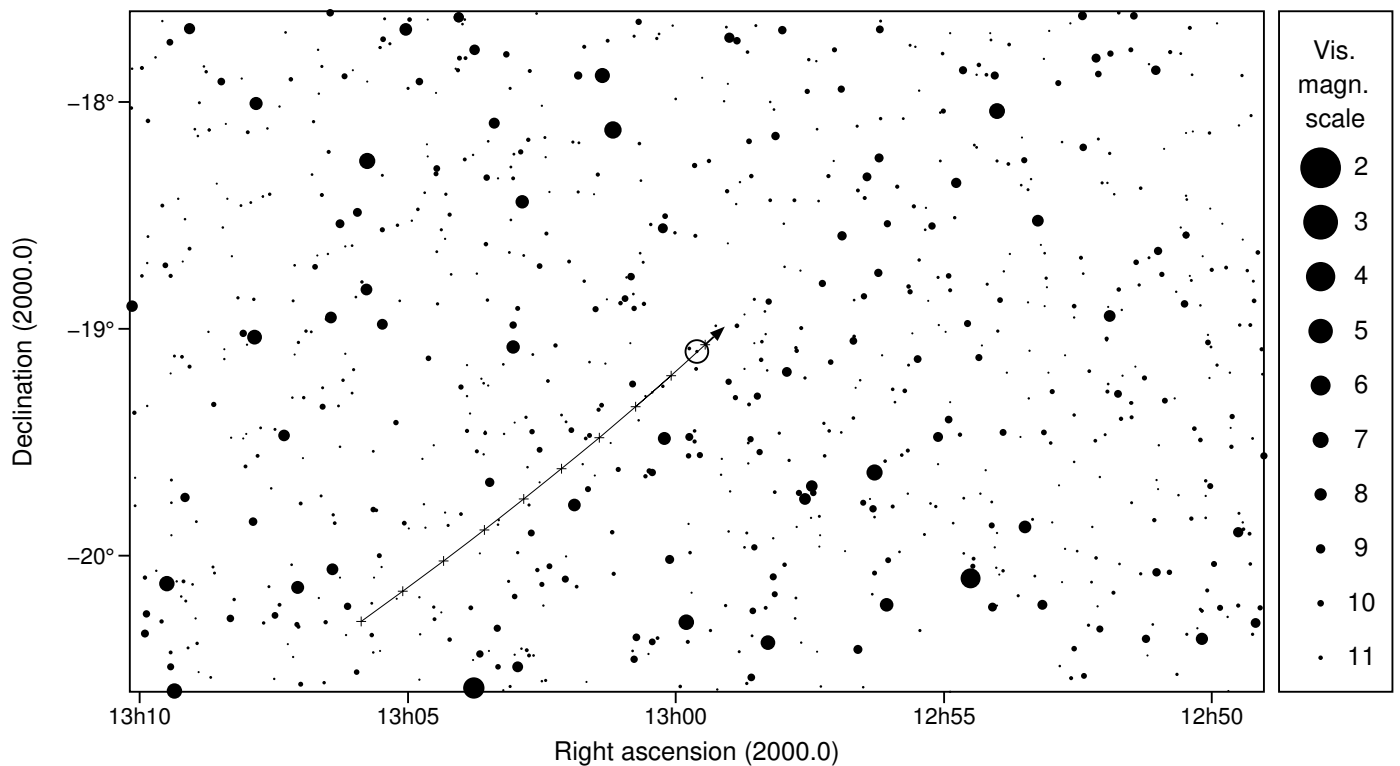

792 Metcalfia & TYC 6115-01307-1

2026 apr 30 18^h20.2^m U.T.

Planet: a = 2.62, e = 0.13
V. mag. = 13.85 Diam. = 63.5 km = 0.06"
 μ = 30.35"/h π = 5.71" Ref. = EG2024

Star: Source cat. DR3
 α = 12^h59^m36.460^s δ = -19°05'56.76"
Vmag = 11.71 Bmag = 11.97

Δm = 2.3

Max. dur. = 6.7s

Sun : 157°

Moon : 11° , 99%

792 Metcalfia & TYC 6115-01307-1

2026 apr 30 18^h20.2^m U.T.

18h10m00s - 18h30m00s; int. 1m