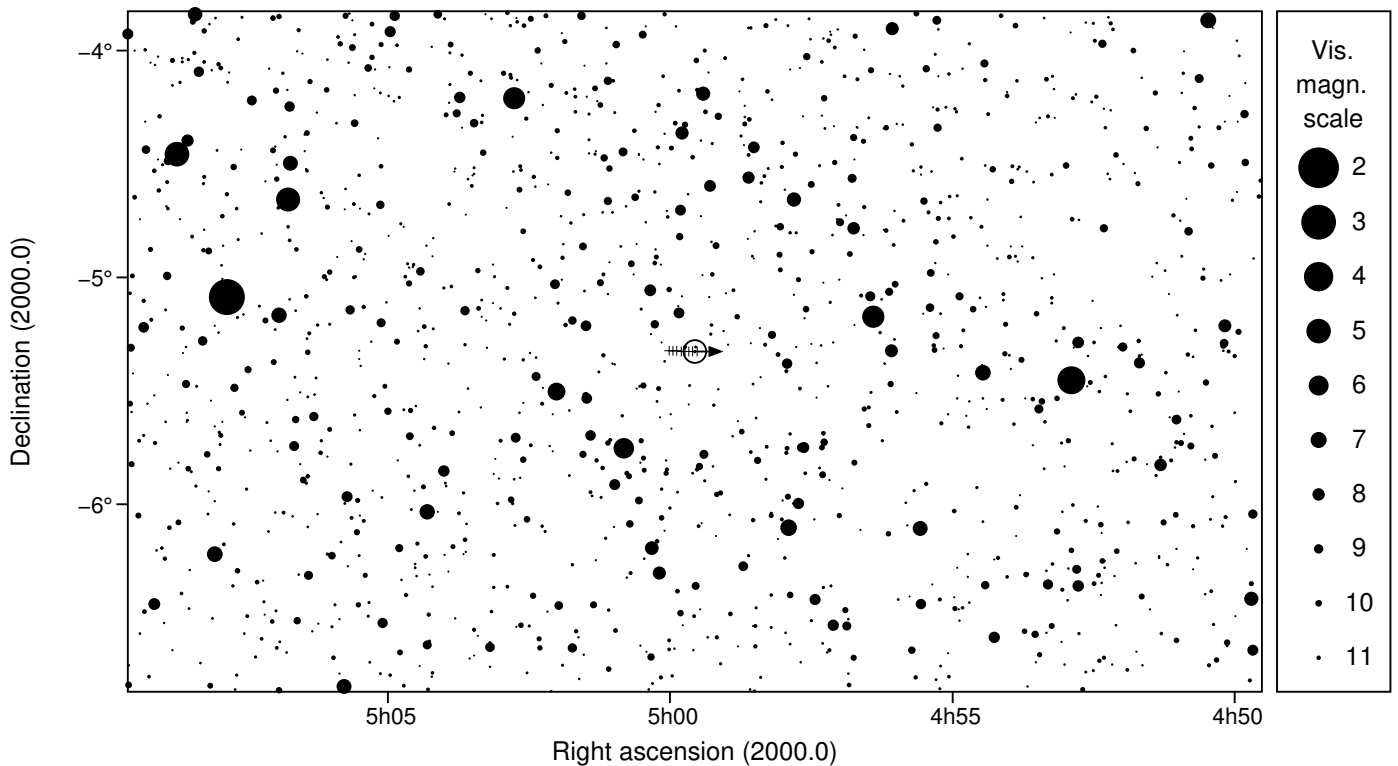

386723 2009YE7 & TYC 4745-00792-1

2025 dec 13 11^h30.2^m U.T.

Planet: a = 44.58, e = 0.14
 V. mag. = 21.74 Diam. = 494.3 km = 0.01"
 μ = 2.62"/h π = 0.18" Ref. = MPO779726

Star: Source cat. DR3
 α = 4^h59^m33.677^s δ = -05°19'33.25"
 Vmag = 11.62 Bmag = 11.79

Δm = 10.1 Max. dur. = 18.8s Sun : 150° Moon : 112° , 34%

386723 2009YE7 & TYC 4745-00792-1

2025 dec 13 11^h30.2^m U.T.

11h27m00s – 11h33m00s; int. 30s