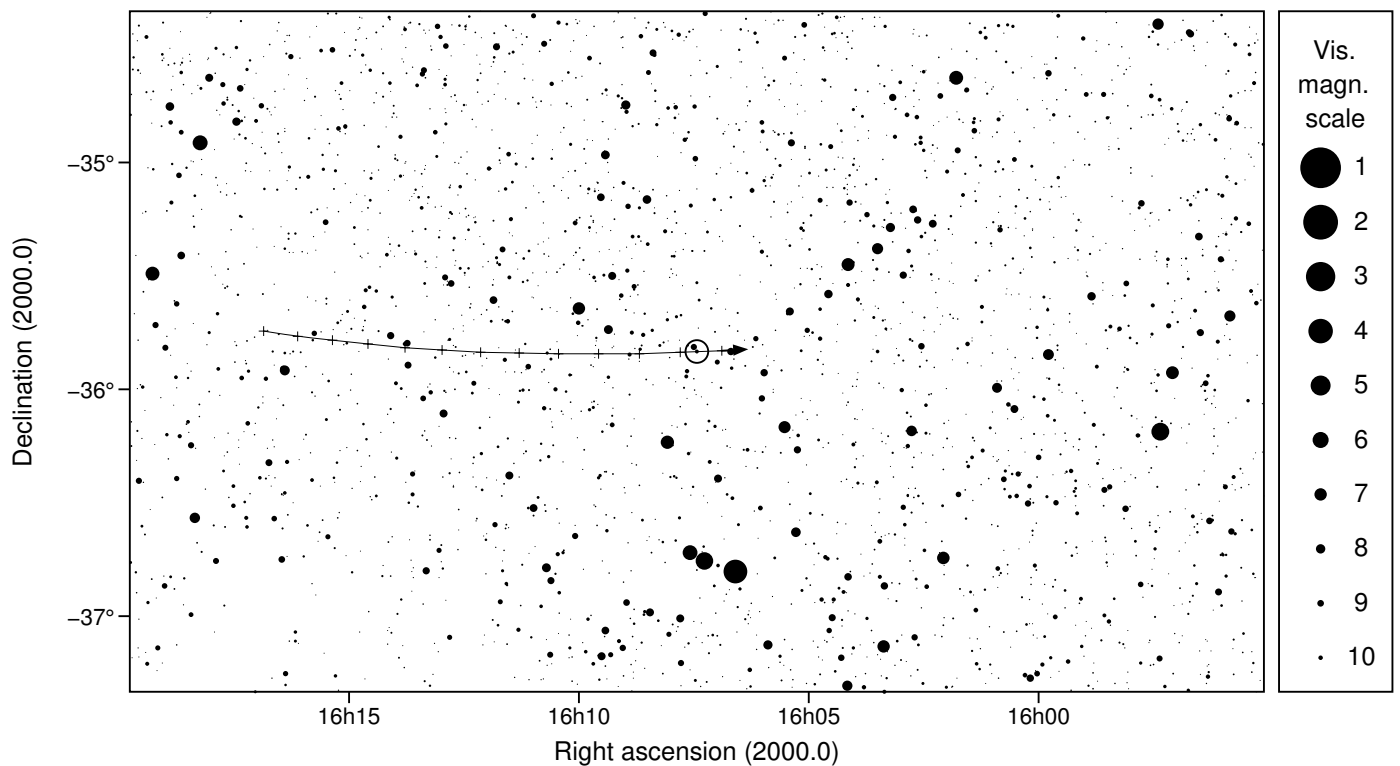

1157 Arabia & Gaia 055-0145317

2025 may 16 9^h31.1^m U.T.

Planet: a = 3.19, e = 0.14
 V. mag. = 14.10 Diam. = 41.7 km = 0.03"
 μ = 27.49"/h π = 4.74" Ref. = EG2023
 Δm = 3.8 Max. dur. = 4.1s

Star: Source cat. DR3
 α = 16^h07^m26.210^s δ = -35°49'59.23"
 Vmag = 10.31 Bmag = 12.79
 Sun : 161° Moon : 31° , 87%

1157 Arabia & Gaia 055-0145317

2025 may 16 9^h31.1^m U.T.

9h20m00s – 9h42m00s; int. 2m