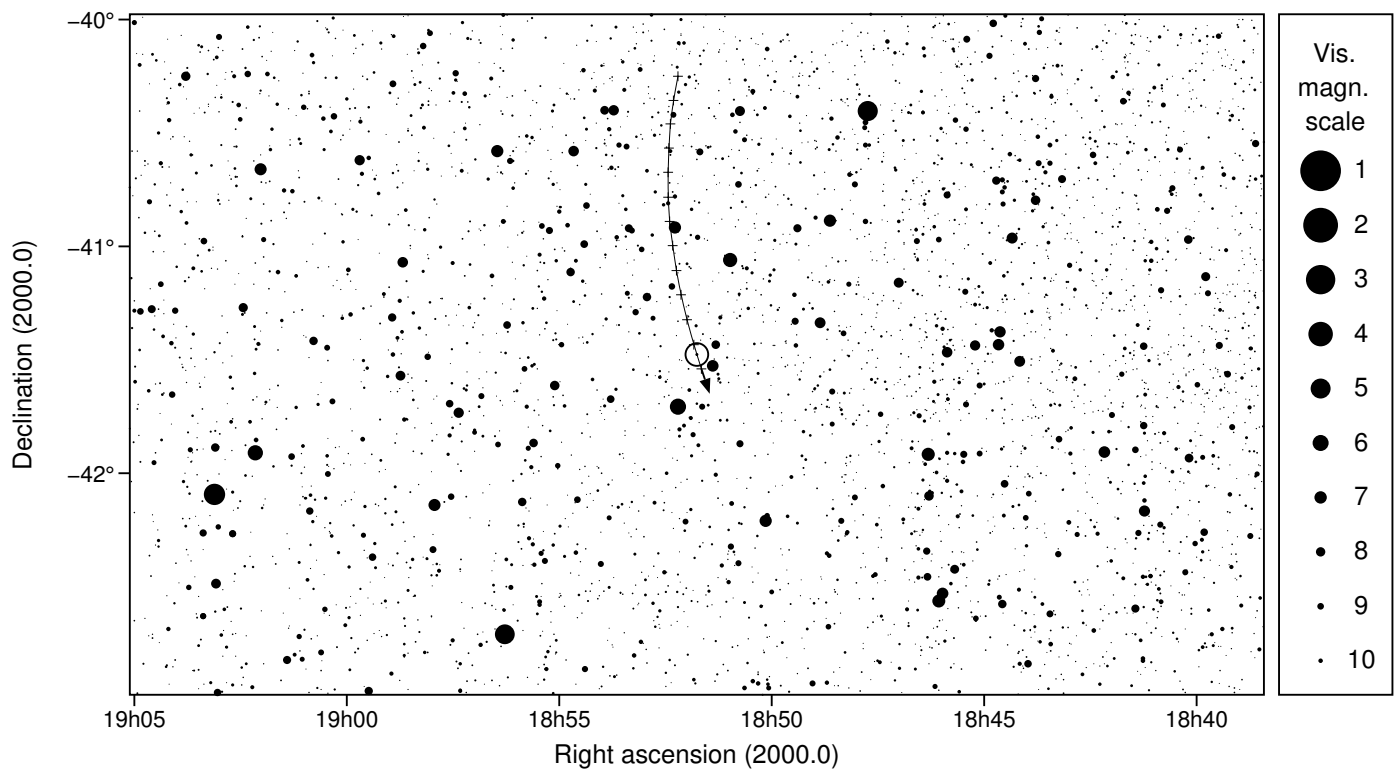

912 Maritima & TYC 7924-01750-1

2025 may 8 9^h55.0^m U.T.

Planet: a = 3.12, e = 0.19
 V. mag. = 14.20 Diam. = 86.6 km = 0.04"
 μ = 17.16"/h π = 3.08" Ref. = EG2023
 Δm = 3.4 Max. dur. = 8.8s

Star: Source cat. DR3
 α = 18^h51^m45.456^s δ = -41°28'41.21"
 Vmag = 10.85 Bmag = 11.95
 Sun : 125° Moon : 99° , 84%

912 Maritima & TYC 7924-01750-1

2025 may 8 9^h55.0^m U.T.

9h44m00s – 10h06m00s; int. 2m