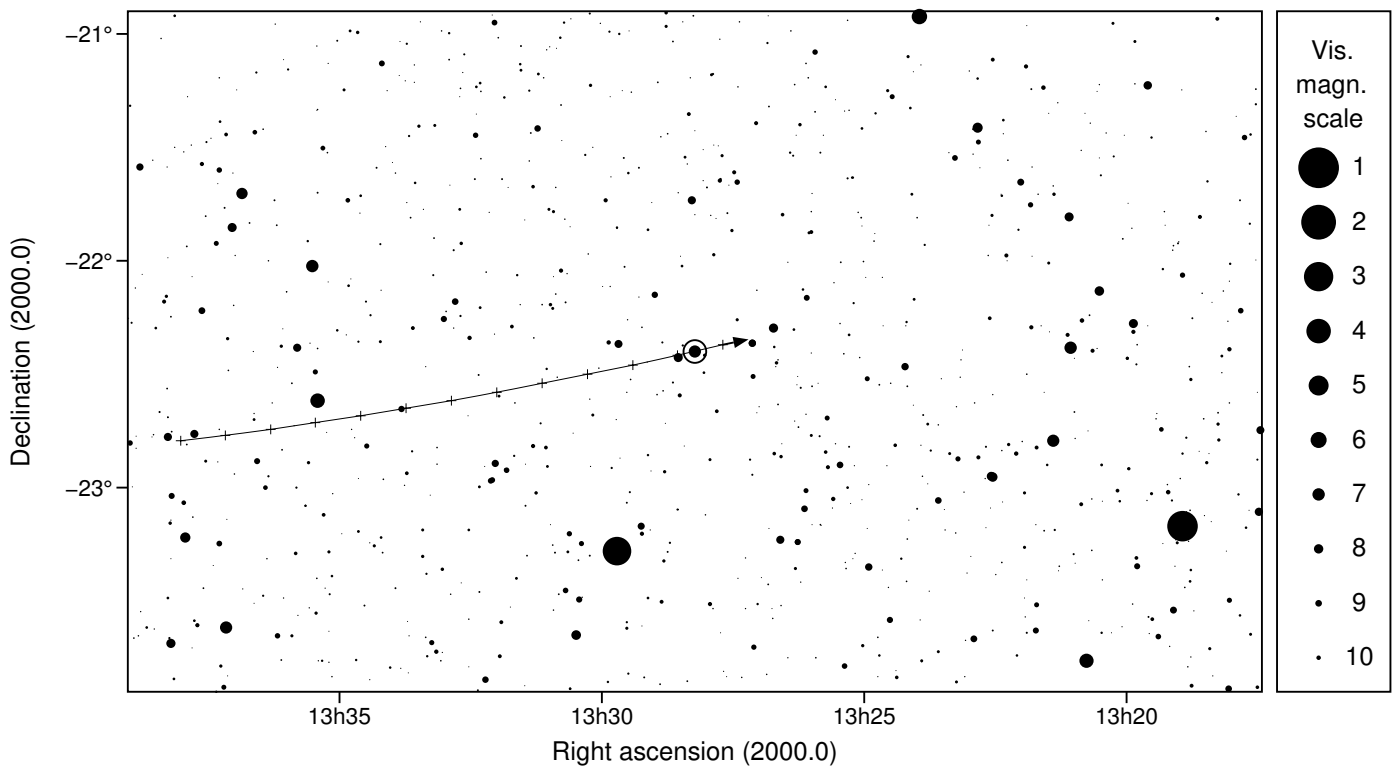

1524 Joensuu & HIP 65700

2025 apr 22 9^h 6.8^m U.T.

Planet: a = 3.11, e = 0.12
 V. mag. = 15.66 Diam. = 45.8 km = 0.03"
 μ = 30.37"/h π = 3.70" Ref. = EG2023
 Δm = 8.6 Max. dur. = 3.1s

Star: Source cat. DR3
 α = 13^h28^m13.665^s δ = -22°24'02.89"
 Vmag = 7.05 Bmag = 7.68
 Sun : 167° Moon : 108° , 36%

1524 Joensuu & HIP 65700

2025 apr 22 9^h 6.8^m U.T.

9h03m00s – 9h10m30s; int. 30s