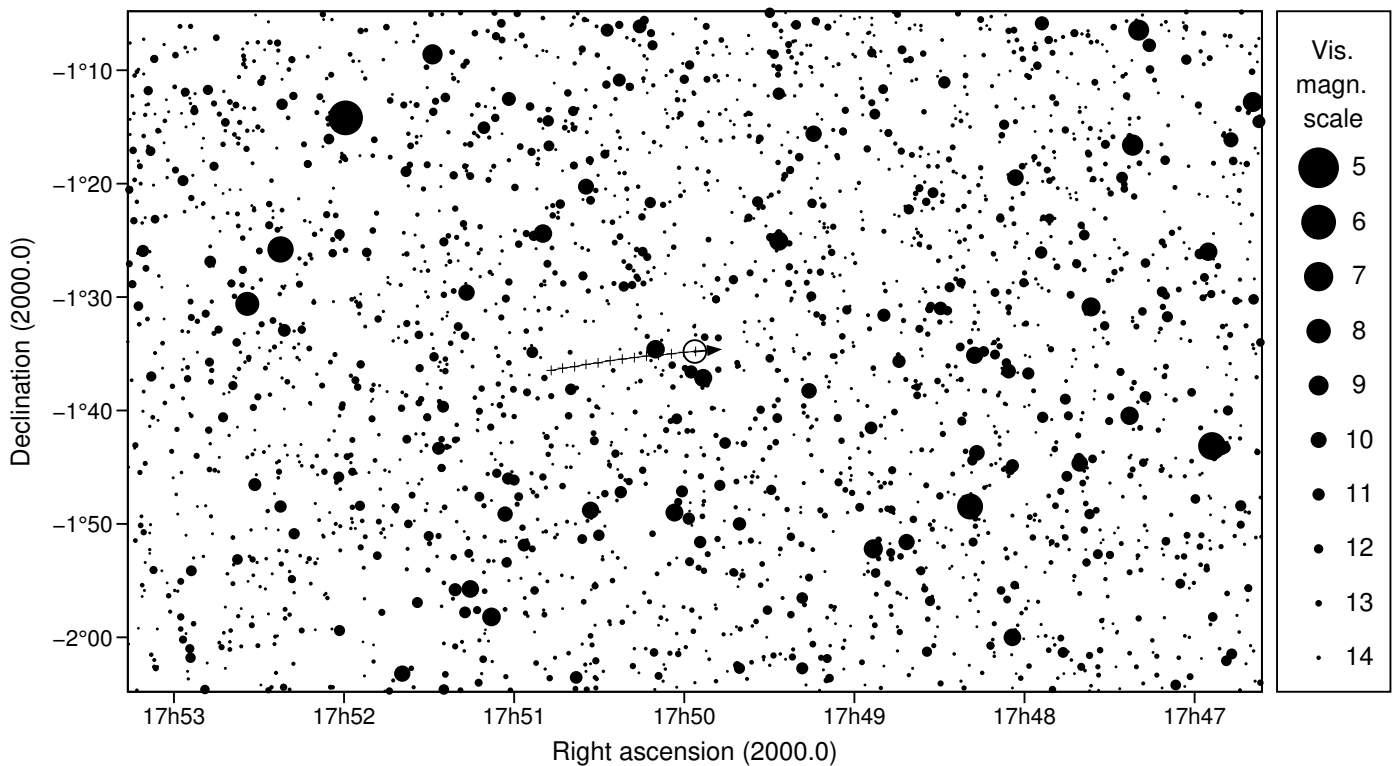

174567 Varda & UCAC4 443-075612

2024 jun 10 22^h 2.5^m U.T.

| | | | |
|-------------------------|---------------------------------|--|---------------------------------|
| Planet: | $a = 45.94$, $e = 0.15$ | Star: | Source cat. EDR3 |
| V. mag. = 20.13 | Diam. = 847.2 km = 0.03" | $\alpha = 17^{\text{h}}49^{\text{m}}56.301^{\text{s}}$ | $\delta = -1^{\circ}34'49.84''$ |
| $\mu = 2.74''/\text{h}$ | $\pi = 0.20''$ Ref. = MPO694783 | Vmag = 14.84 | Bmag = 15.35 |
| $\Delta m = 5.3$ | Max. dur. = 34.1s | Sun : 157° | Moon : 128° , 20% |

174567 Varda & UCAC4 443-075612

2024 jun 10 22^h 2.5^m U.T.

22h00m00s – 22h05m00s; int. 30s