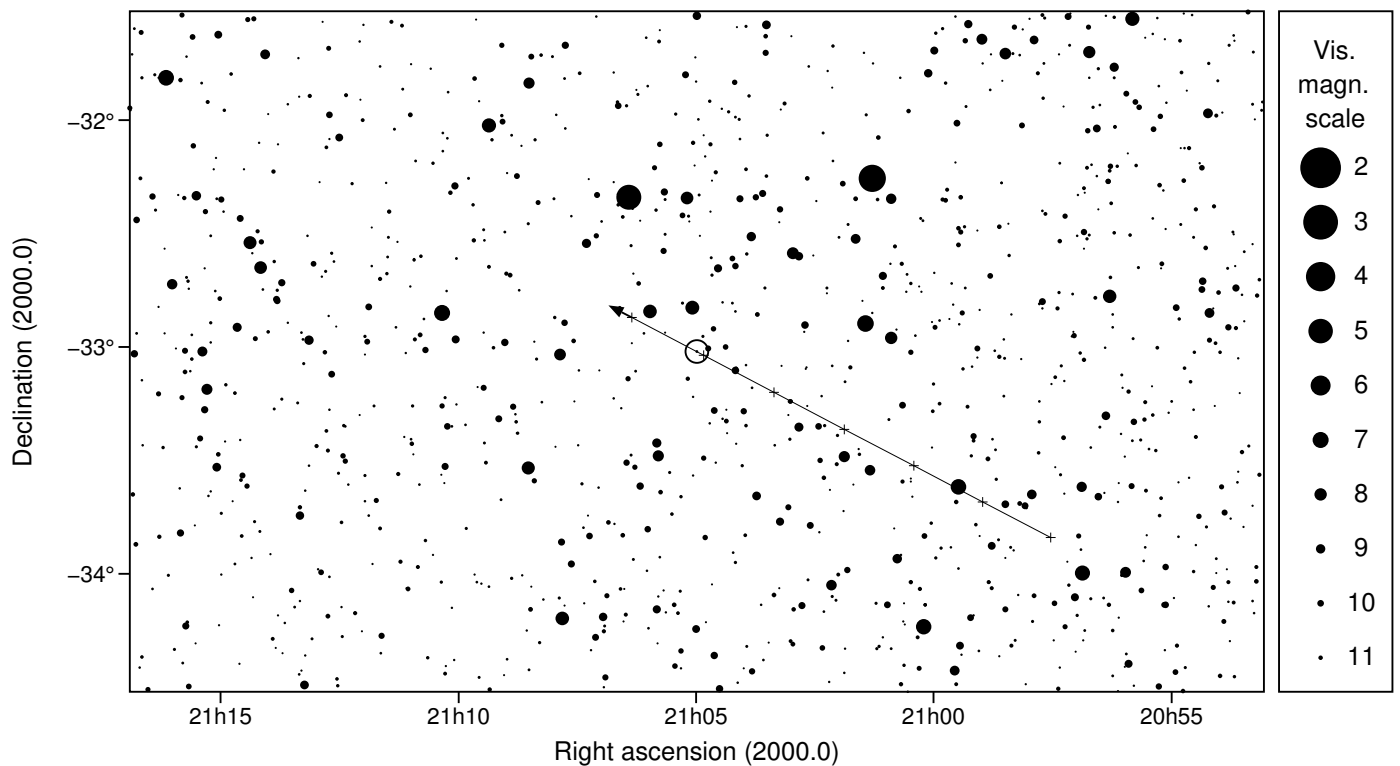

751 Faïna & UCAC4 285-218888

2024 nov 11 2^h12.5^m U.T.

Planet: a = 2.55, e = 0.15
 V. mag. = 13.42 Diam. = 115.0 km = 0.07"
 μ = 53.20"/h π = 4.01" Ref. = EG2022

Star: Source cat. EDR3
 α = 21^h04^m59.083^s δ = -33°01'13.27"
 Vmag = 11.95 Bmag = 12.35

Δm = 1.7 Max. dur. = 4.9s Sun : 80° Moon : 36° , 70%

751 Faïna & UCAC4 285-218888

2024 nov 11 2^h12.5^m U.T.

2h07m00s – 2h18m00s; int. 1m