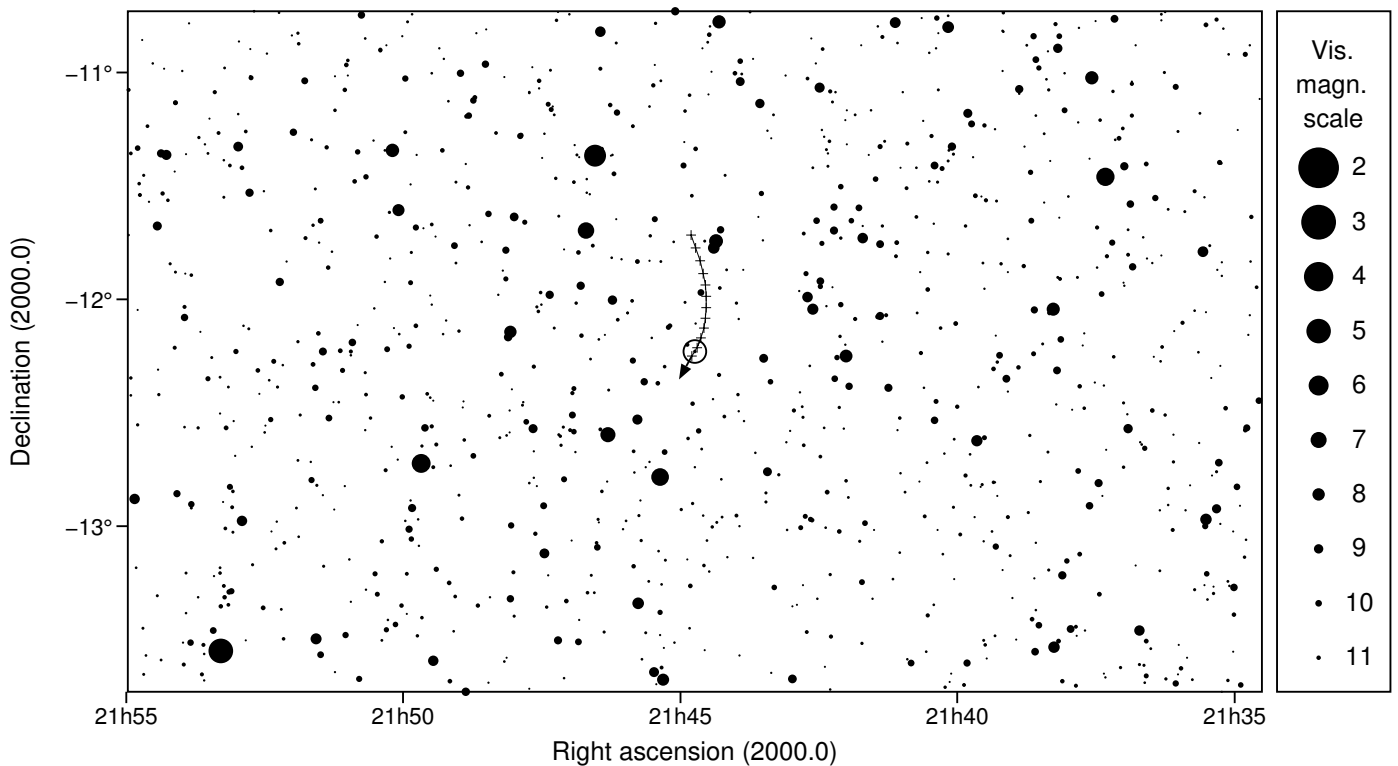

1754 Cunningham & PPMX 10848038

2024 oct 15 10^h54.2^m U.T.

Planet: a = 3.96, e = 0.17
 V. mag. = 15.66 Diam. = 82.6 km = 0.04"
 μ = 6.68"/h π = 2.99" Ref. = EG2022
 Δm = 4.1 Max. dur. = 20.9s

Star: Source cat. PPMX
 α = 21^h44^m44.295^s δ = -12°13'49.31"
 Vmag = 11.59 mag =
 Sun : 122° Moon : 29° , 94%

1754 Cunningham & PPMX 10848038

2024 oct 15 10^h54.2^m U.T.

10h25m00s – 11h25m00s; int. 5m