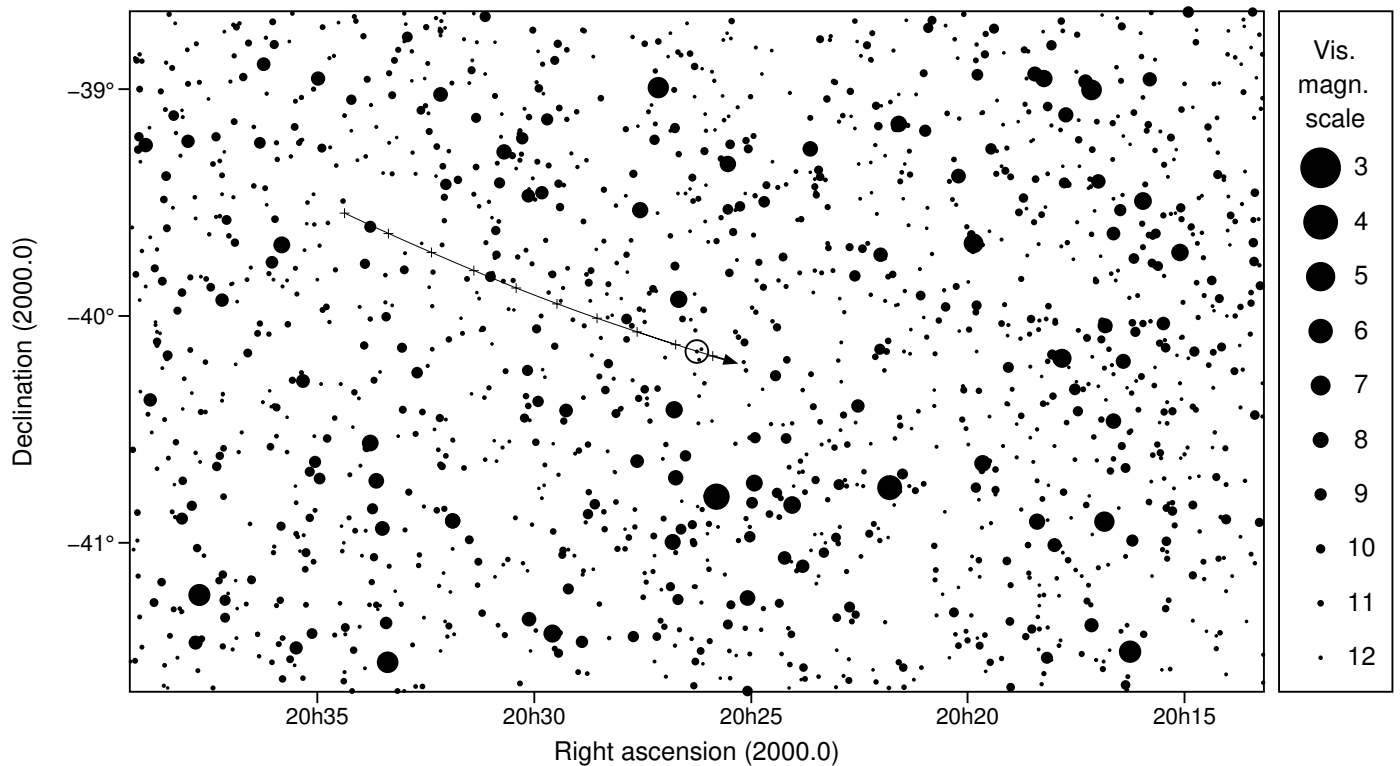

751 Faïna & TYC 7953-01321-1

2024 aug 18 13^h41.2^m U.T.

Planet: $a = 2.55$, $e = 0.15$
 V. mag. = 12.21 Diam. = 115.0 km = 0.11"
 $\mu = 25.89''/h$ $\pi = 6.03''$ Ref. = EG2022
 $\Delta m = 0.7$ Max. dur. = 15.1s

Star: Source cat. EDR3
 $\alpha = 20^h 26^m 14.943^s$ $\delta = -40^\circ 09' 19.40''$
 Vmag = 12.22 Bmag = 12.56
 Sun : 146° Moon : 19° , 98%

751 Faina & TYC 7953-01321-1

2024 aug 18 13^h41.2^m U.T.

13h35m00s – 13h48m00s; int. 1m