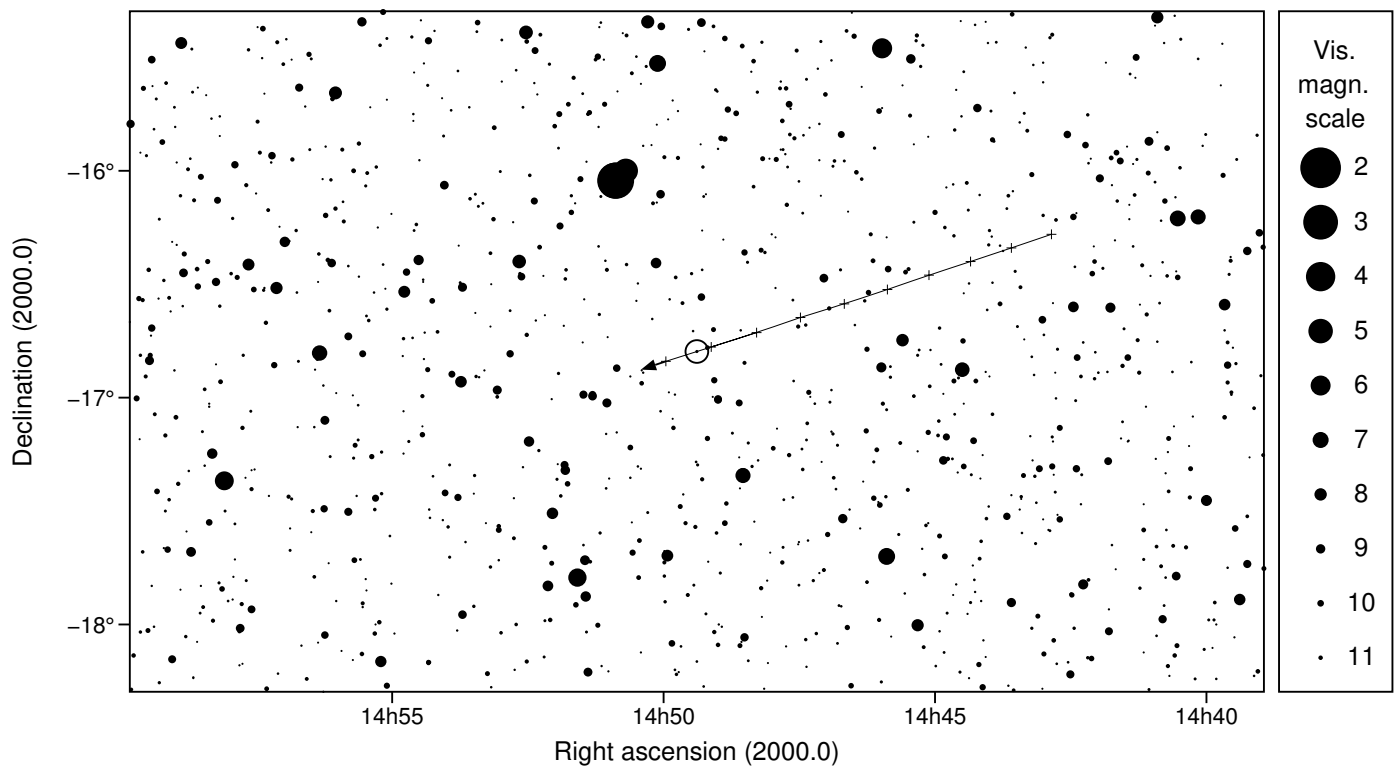

223 Rosa & TYC 6155-01006-1

2024 aug 18 7^h39.3^m U.T.

Planet: a = 3.09, e = 0.13
 V. mag. = 15.81 Diam. = 90.7 km = 0.04"
 μ = 31.60"/h π = 2.64" Ref. = EG2022

Star: Source cat. EDR3
 α = 14^h49^m22.821^s δ = -16°47'42.72"
 Vmag = 11.72 Bmag = 11.97

Δm = 4.1

Max. dur. = 4.3s

Sun : 79°

Moon : 81° , 97%

223 Rosa & TYC 6155-01006-1

2024 aug 18 7^h39.3^m U.T.

7h34m00s - 7h45m00s; int. 1m