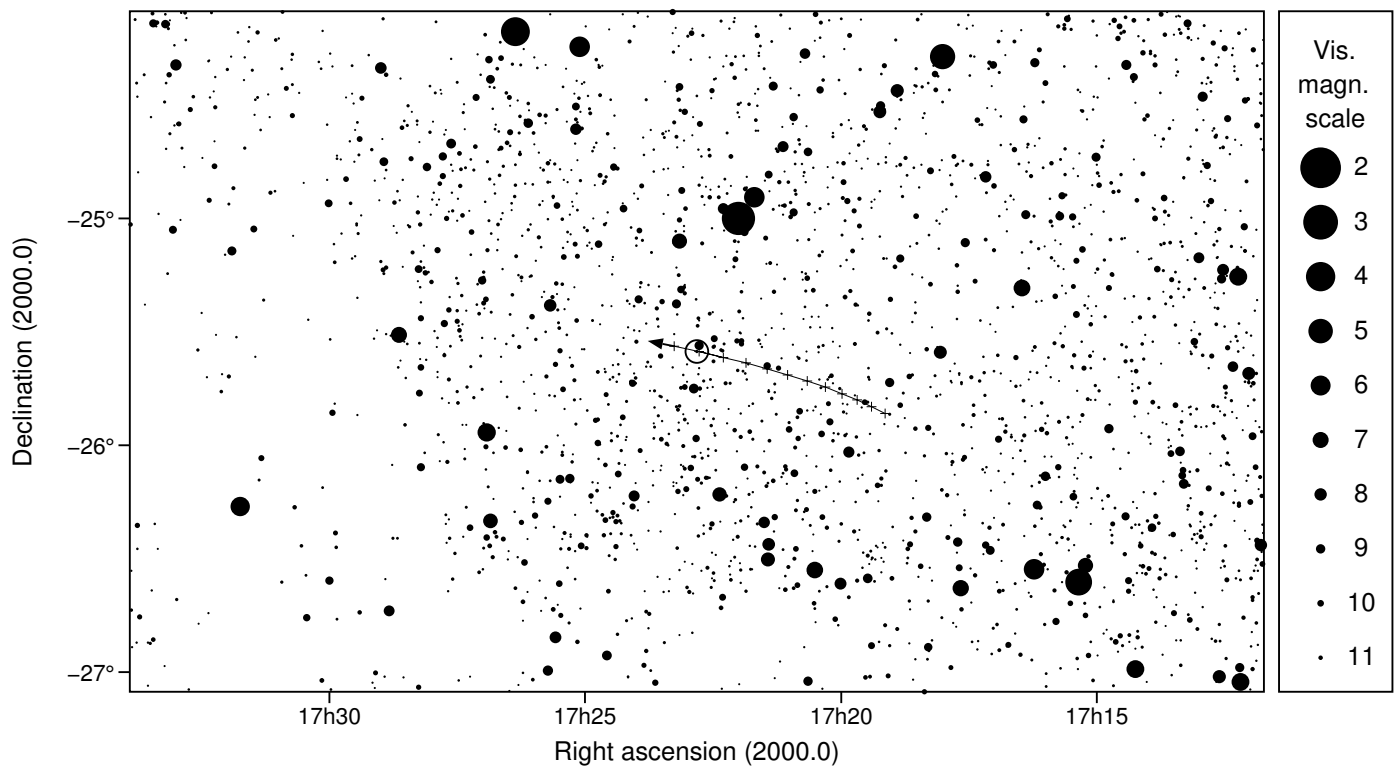

111 Ate & Gaia 065-0187599

2024 aug 28 2^h 1.3^m U.T.

Planet: a = 2.59, e = 0.10
 V. mag. = 13.19 Diam. = 139.0 km = 0.08"
 μ = 16.71"/h π = 3.67" Ref. = EG2022

Star: Source cat. EDR3
 α = 17^h22^m49.020^s δ = -25°35'08.31"
 Vmag = 11.63 Bmag = 14.74

Δm = 1.8 Max. dur. = 17.2s

Sun : 106° Moon : 175° , 32%

111 Ate & Gaia 065-0187599

2024 aug 28 2^h 1.3^m U.T.

1h54m00s – 2h09m00s; int. 1m