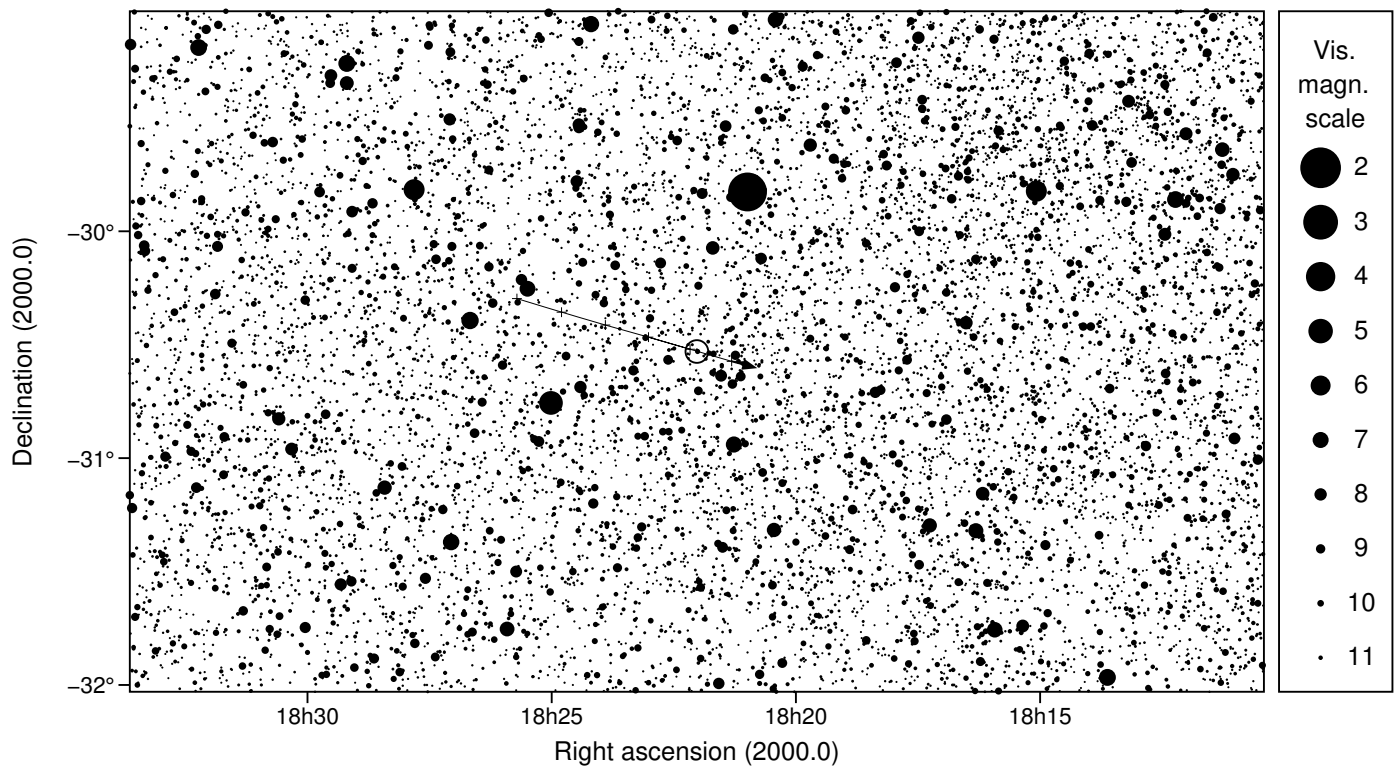

471 Papagena & TYC 7393-00662-1

2024 jul 21 3^h45.7^m U.T.

Planet: a = 2.89, e = 0.23
 V. mag. = 11.17 Diam. = 127.0 km = 0.08"
 μ = 28.69"/h π = 4.20" Ref. = EG2022

Star: Source cat. EDR3
 α = 18^h22^m01.779^s δ = -30°31'51.91"
 Vmag = 11.98 Bmag = 12.30

Δm = 0.4 Max. dur. = 10.5s Sun : 155° Moon : 20° ,100%

471 Papagena & TYC 7393-00662-1

2024 jul 21 3^h45.7^m U.T.

3h40m00s – 3h51m00s; int. 1m