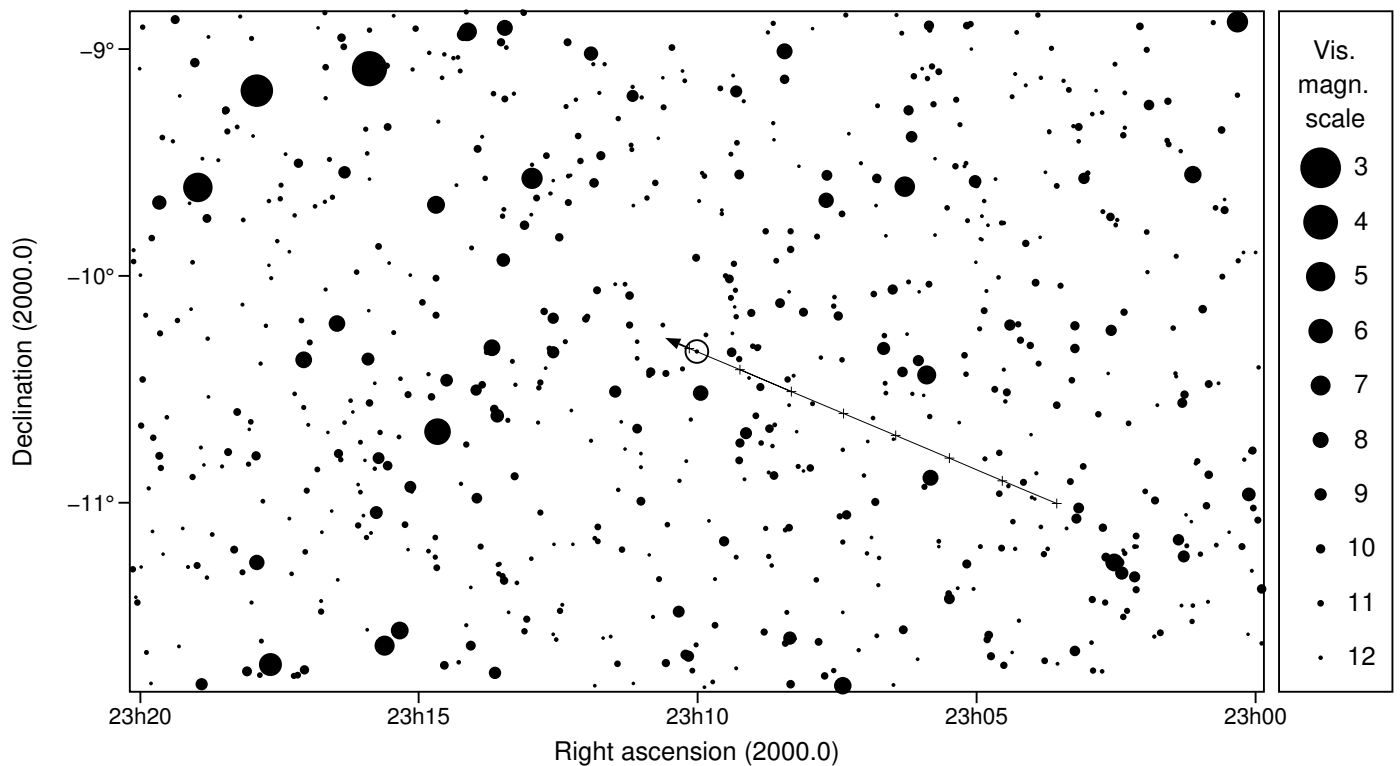

94 Aurora & TYC 5824-00137-1

2024 may 20 20^h26.5^m U.T.

Planet: a = 3.16, e = 0.08
 V. mag. = 13.57 Diam. = 212.0 km = 0.09"
 μ = 36.37"/h π = 2.70" Ref. = EG2022

Star: Source cat. EDR3
 α = 23^h10^m01.098^s δ = -10°20'02.65"
 Vmag = 12.04 Bmag = 12.38

Δm = 1.8 Max. dur. = 8.9s

Sun : 75° Moon : 136° , 93%

94 Aurora & TYC 5824-00137-1

2024 may 20 20^h26.5^m U.T.