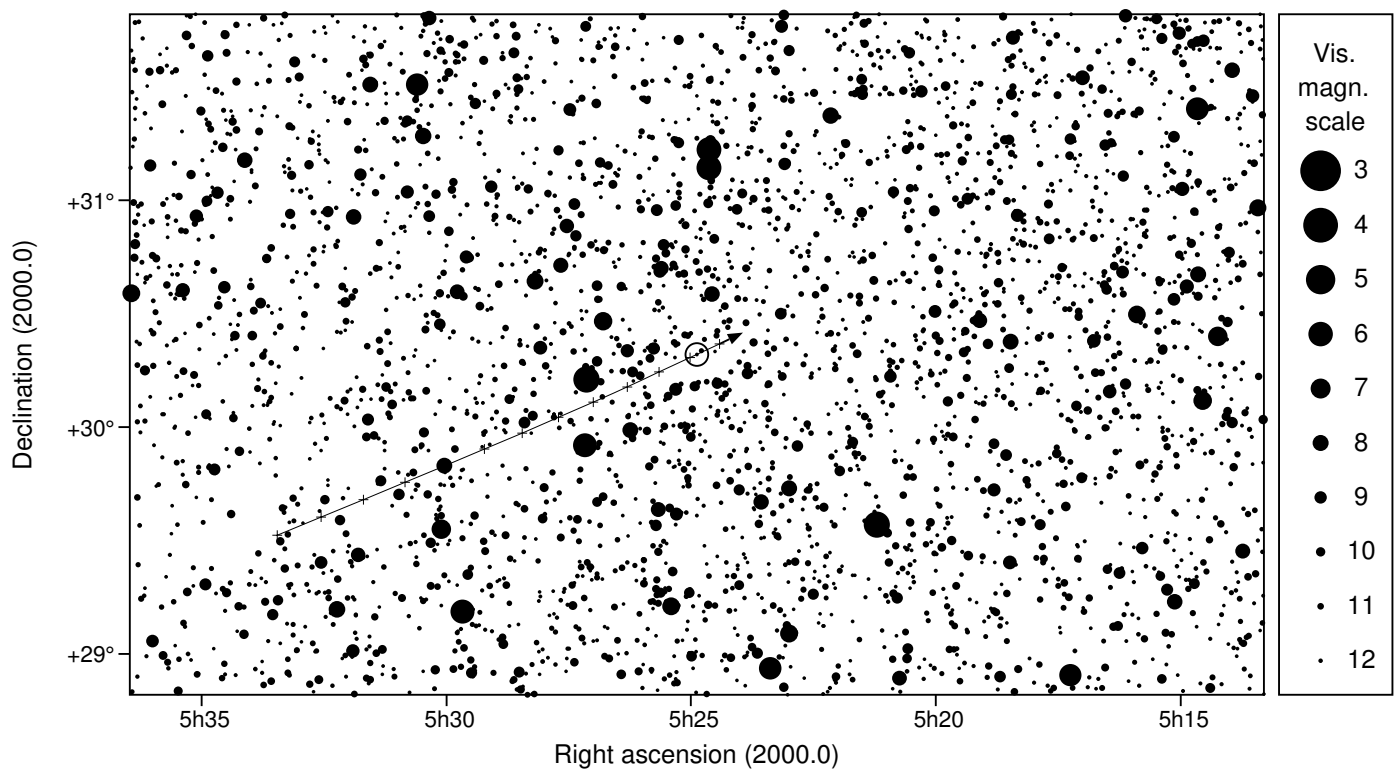

# 776 Berbericia & PPMX 3982653

2024 jan 18 5<sup>h</sup>35.0<sup>m</sup> U.T.

**Planet:** a = 2.93, e = 0.17  
 V. mag. = 11.71 Diam. = 121.3 km = 0.09"  
 μ = 21.73"/h π = 4.81" Ref. = EG2022

**Star:** Source cat. PPMX  
 α = 5<sup>h</sup>24<sup>m</sup>53.034<sup>s</sup> δ = +30°19'10.90"  
 mag = Bmag = 13.11

Δm = 0.5 Max. dur. = 15.1s Sun : 144° Moon : 54° , 51%

# 776 Berbericia & PPMX 3982653

2024 jan 18 5<sup>h</sup>35.0<sup>m</sup> U.T.

5h20m00s – 5h50m00s; int. 2m