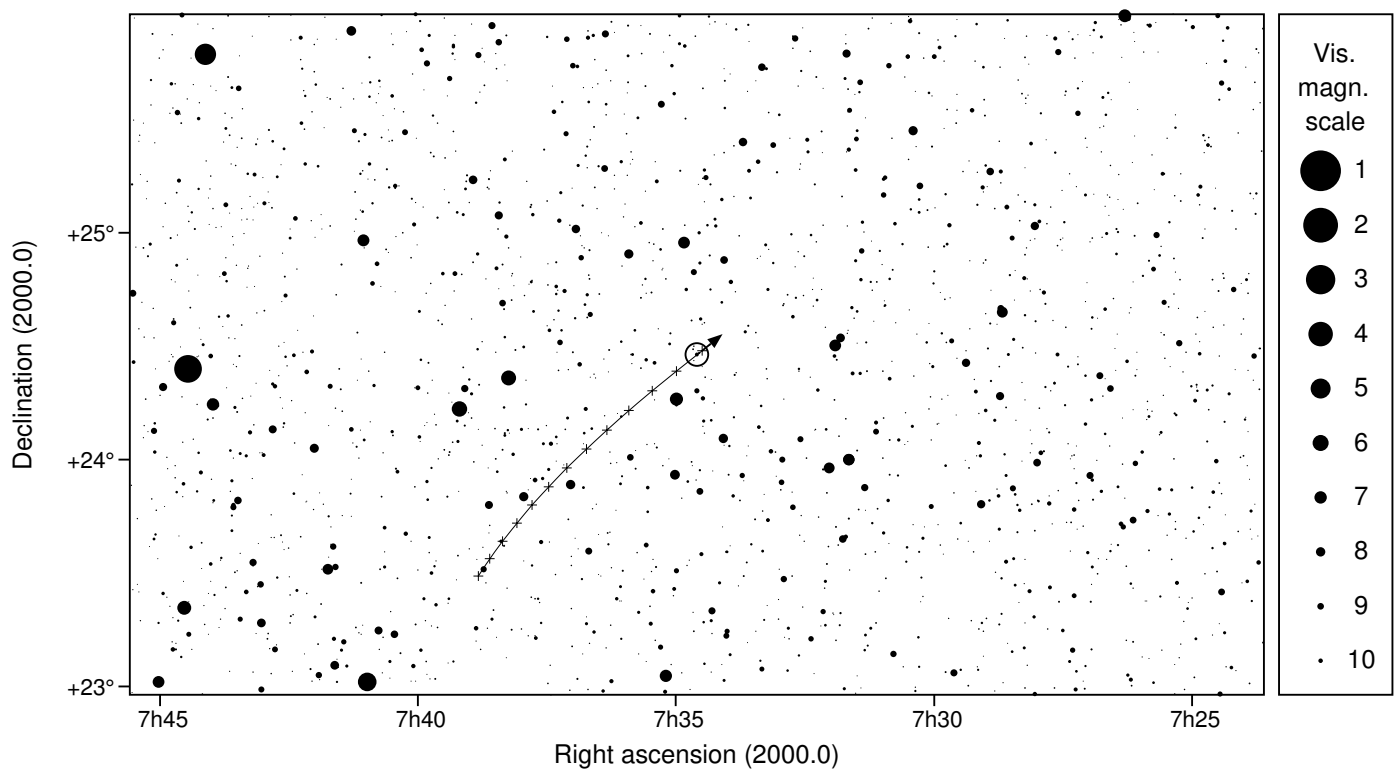

986 Amelia & TYC 1915-01781-1

2023 dec 5 19^h23.9^m U.T.

Planet: a = 3.15, e = 0.19
 V. mag. = 14.41 Diam. = 53.0 km = 0.03"
 μ = 21.77"/h π = 3.80" Ref. = EG2021

Star: Source cat. EDR3
 α = 7^h34^m35.736^s δ = +24°27'44.83"
 Vmag = 10.33 Bmag = 10.59

Δm = 4.1 Max. dur. = 5.2s Sun : 141° Moon : 58° , 45%

986 Amelia & TYC 1915-01781-1

2023 dec 5 19^h23.9^m U.T.

19h14m00s – 19h34m00s; int. 1m