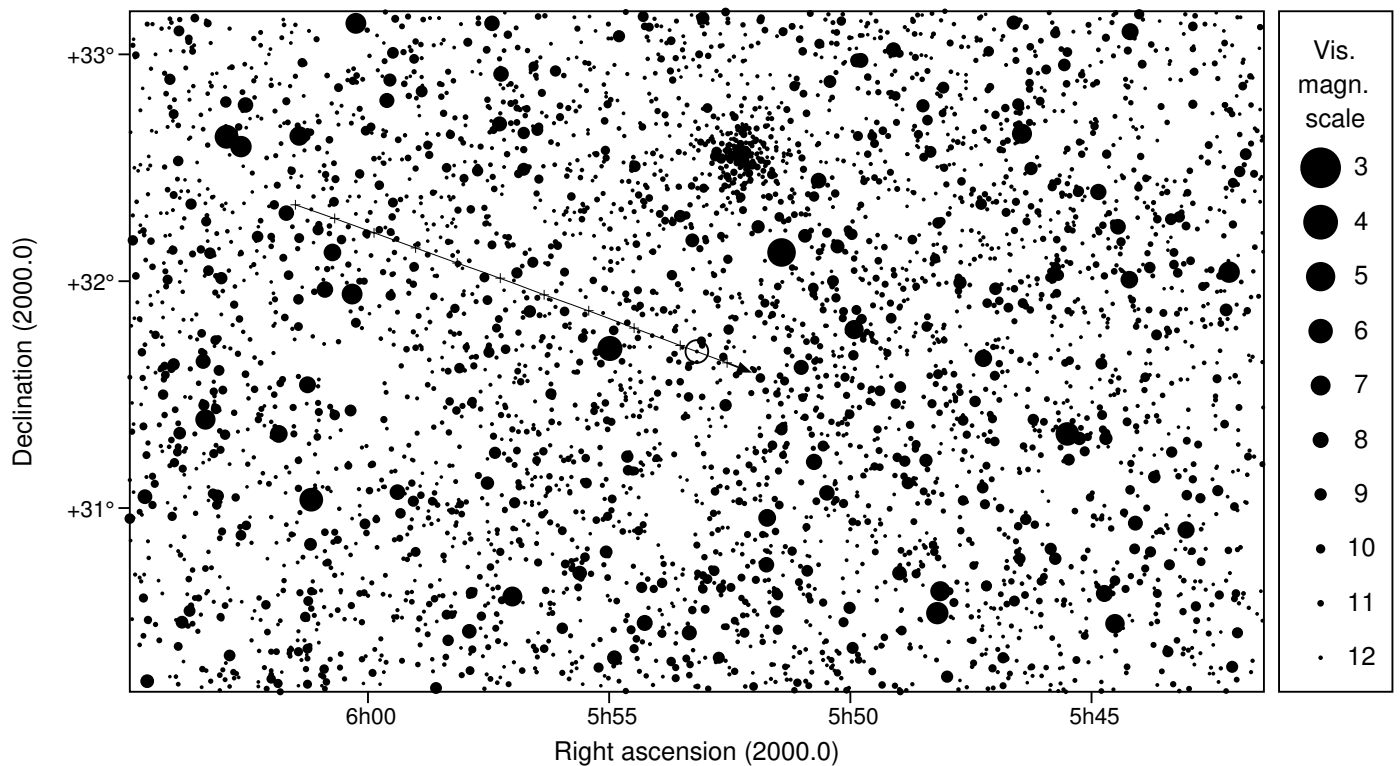

704 Interamnia & PPMX 4005591

2023 dec 3 8^h32.6^m U.T.

Planet: a = 3.06, e = 0.15
 V. mag. = 10.16 Diam. = 333.0 km = 0.25"
 μ = 33.13"/h π = 4.72" Ref. = EG2021

Star: Source cat. PPMX
 α = 5^h53^m10.658^s δ = +31°41'20.25"
 Vmag = 12.31 mag =

Δm = 0.1 Max. dur. = 26.8s Sun : 160° Moon : 51° , 67%

704 Interamnia & PPMX 4005591

2023 dec 3 8^h32.6^m U.T.

8h24m00s – 8h42m00s; int. 1m