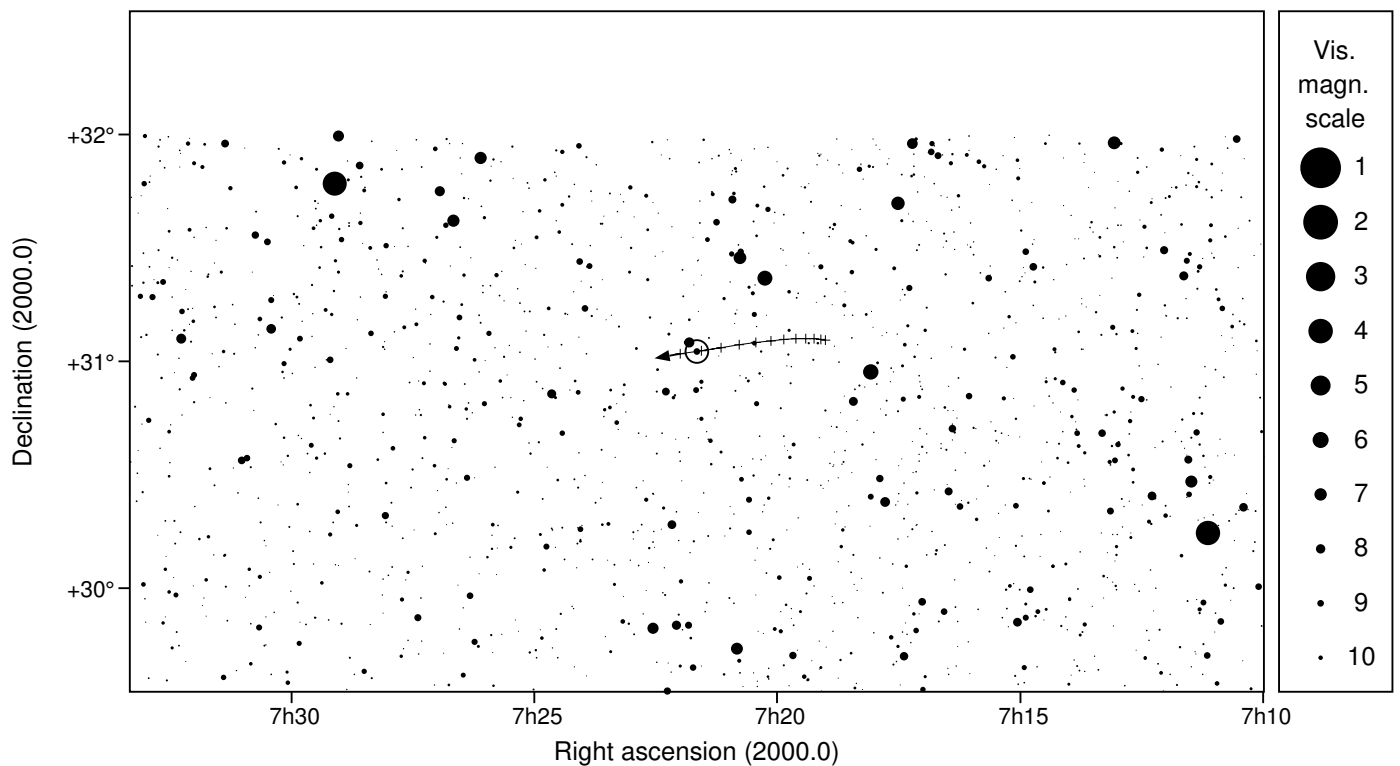

# 505 Cava & TYC 2452-01121-1

2023 mar 7 5<sup>h</sup>37.1<sup>m</sup> U.T.

**Planet:** a = 2.68, e = 0.25  
 V. mag. = 12.74 Diam. = 79.1 km = 0.07"  
 μ = 13.93"/h π = 5.52" Ref. = EG2021

**Star:** Source cat. EDR3  
 α = 7<sup>h</sup>21<sup>m</sup>39.279<sup>s</sup> δ = +31°02'39.61"  
 Vmag = 9.04 Bmag = 9.94

Δm = 3.7 Max. dur. = 17.7s

Sun : 121° Moon : 55° ,100%

# 505 Cava & TYC 2452-01121-1

2023 mar 7 5<sup>h</sup>37.1<sup>m</sup> U.T.

5h15m00s – 6h00m00s; int. 5m