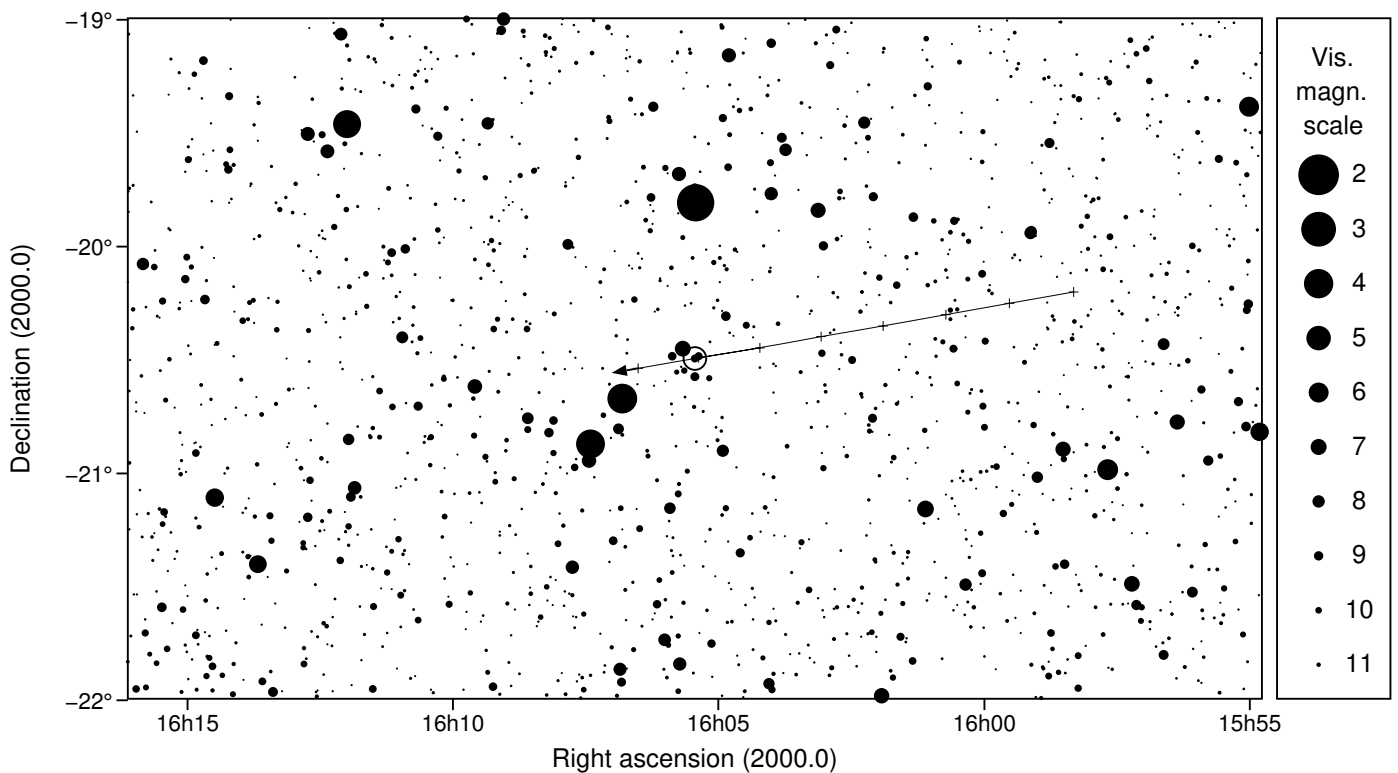

19 Fortuna & Gaia 070-0138933

2023 feb 7 1^h25.0^m U.T.

Planet: $a = 2.44$, $e = 0.16$
 V. mag. = 12.76 Diam. = 149.0 km = 0.07"
 $\mu = 40.72''/h$ $\pi = 3.01''$ Ref. = EG2021

Star: Source cat. EDR3
 $\alpha = 16^h05^m26.686^s$ $\delta = -20^\circ29'37.18''$
 Vmag = 11.52 mag =

$\Delta m = 1.5$ Max. dur. = 6.2s Sun : 74° Moon : 92° , 98%

19 Fortuna & Gaia 070-0138933

2023 feb 7 1^h25.0^m U.T.

1h21m00s – 1h29m00s; int. 30s