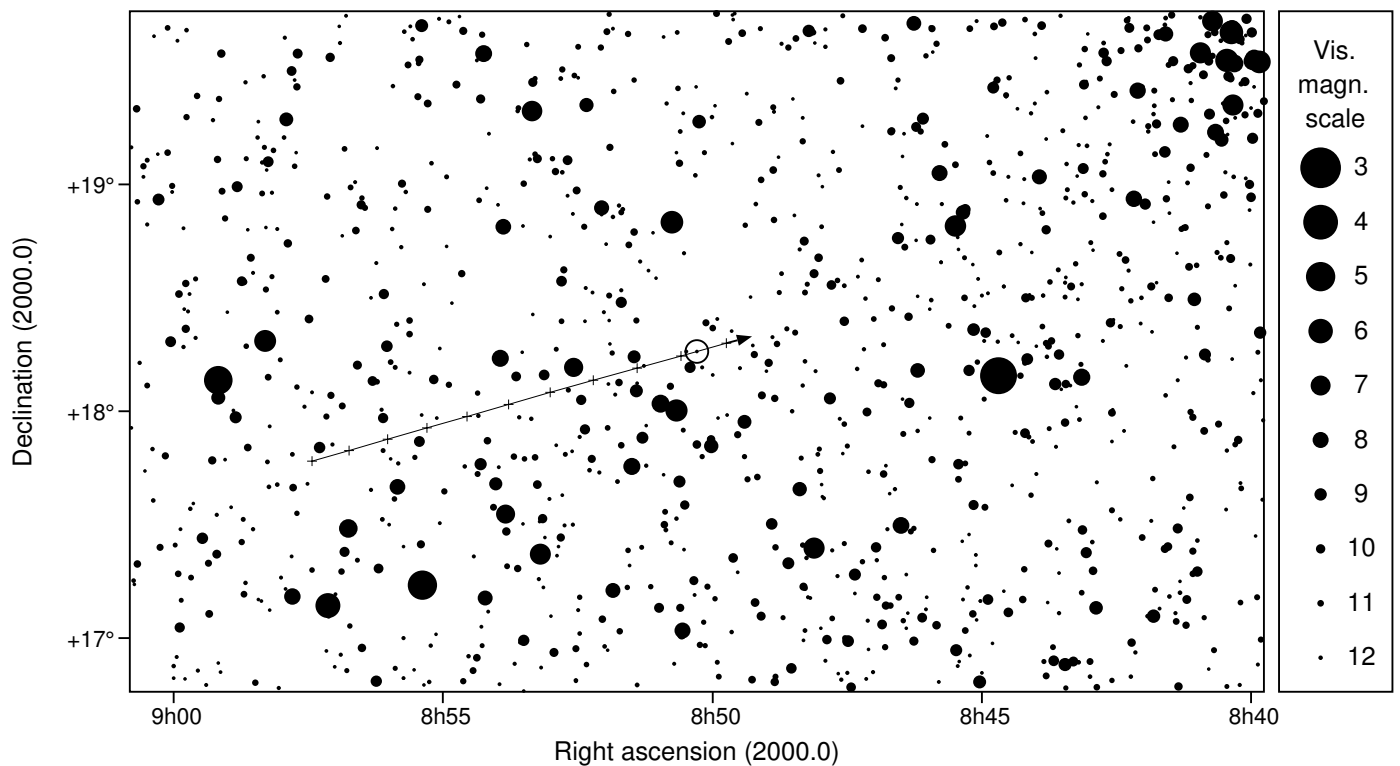

551 Ortrud & UCAC5 542-044860

2023 jan 17 8^h20.8^m U.T.

Planet: a = 2.97, e = 0.12
 V. mag. = 13.36 Diam. = 81.2 km = 0.06"
 μ = 30.84"/h π = 5.03" Ref. = EG2021

Star: Source cat. UCAC5
 α = 8^h50^m17.359^s δ = +18°15'45.07"
 Vmag = 12.49 Bmag = 12.74

Δm = 1.3 Max. dur. = 7.5s

Sun : 166° Moon : 104° , 27%

551 Ortrud & UCAC5 542-044860

2023 jan 17 8^h20.8^m U.T.

8h11m00s – 8h31m00s; int. 1m