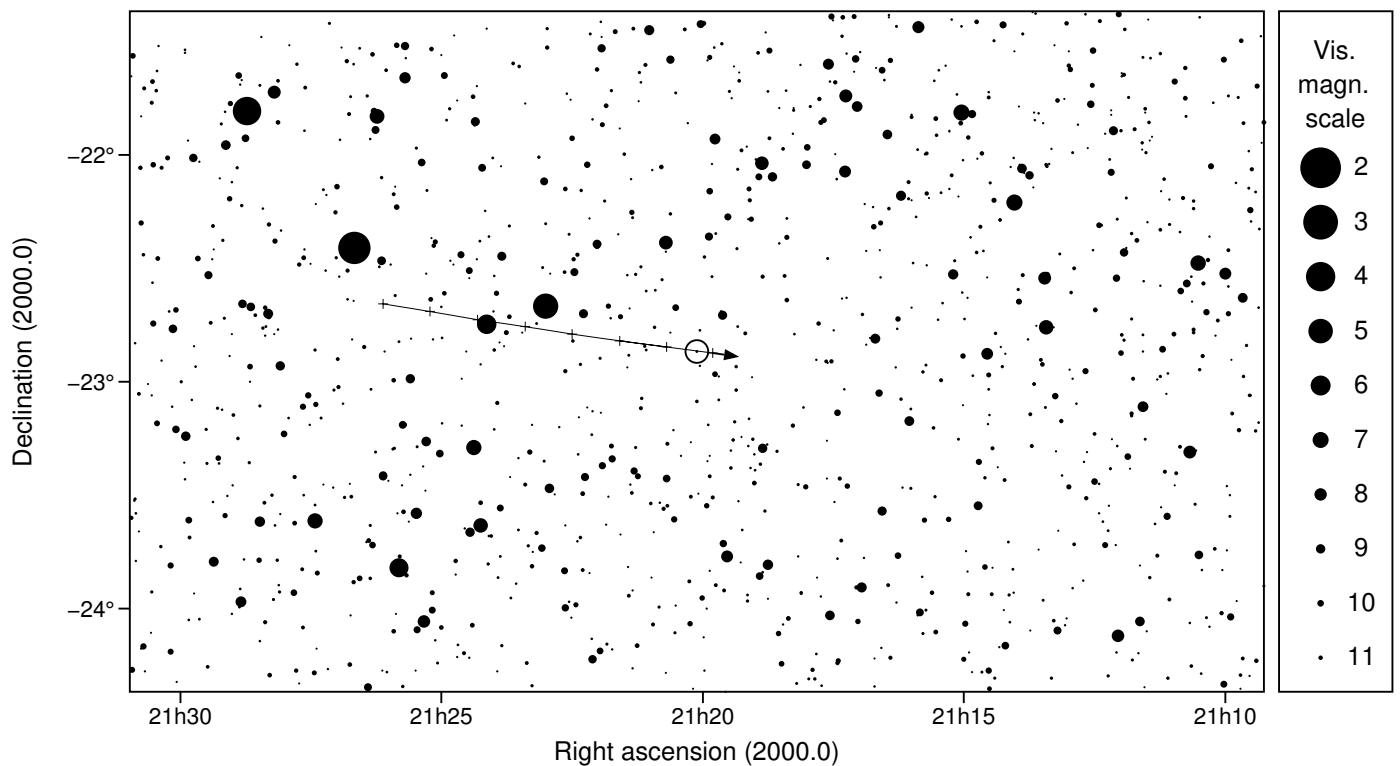

# 35 Leukothea & TYC 6937-00555-1

2022 aug 15 15<sup>h</sup>41.1<sup>m</sup> U.T.

**Planet:**  $a = 3.00, e = 0.22$   
 V. mag. = 12.86 Diam. = 108.0 km = 0.07"  
 $\mu = 31.05''/h$   $\pi = 4.23''$  Ref. = EG2020  
 $\Delta m = 1.3$  Max. dur. = 8.3s

**Star:** Source cat. GDR2a  
 $\alpha = 21^h20^m06.625^s$   $\delta = -22^\circ52'05.69''$   
 Vmag = 11.93 Bmag = 12.21  
 Sun : 170° Moon : 55° , 83%