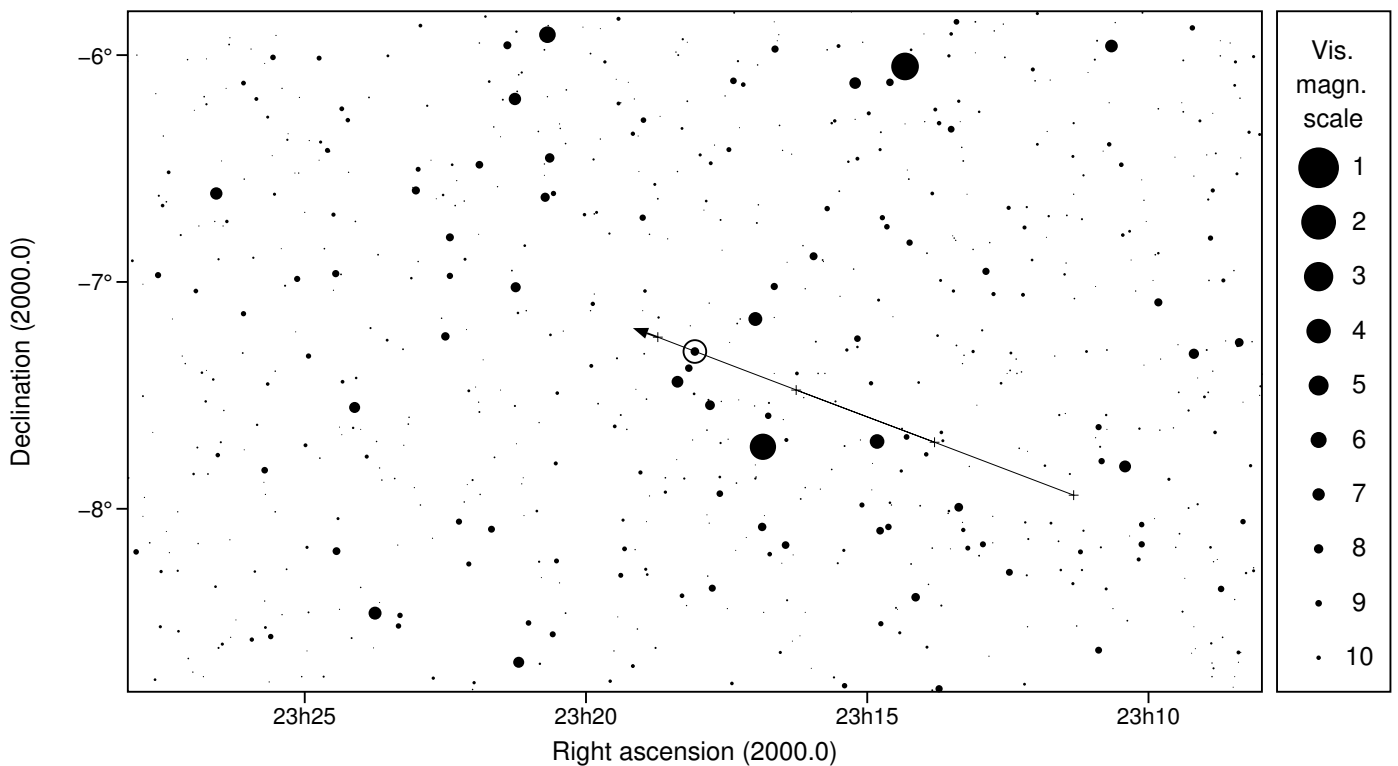

Mars & TYC 5249-00975-1

2020 jun 8 17^h30.3^m U.T.

Planet:

V. mag. = -0.14 Diam. = 6794.4 km = 9.78"
 μ = 97.82"/h π = 9.18" Ref. = DE422

Δm = 0.0 Max. dur. = 359.8s

Star:

Source cat. GDR2a
 α = 23^h18^m03.761^s δ = - 7°18'20.08"
Vmag = 8.25 Bmag = 8.52

Sun : 90° Moon : 52° , 90%

Mars & TYC 5249-00975-1

2020 jun 8 17^h30.3^m U.T.

17h24m00s - 17h36m00s; int. 1m