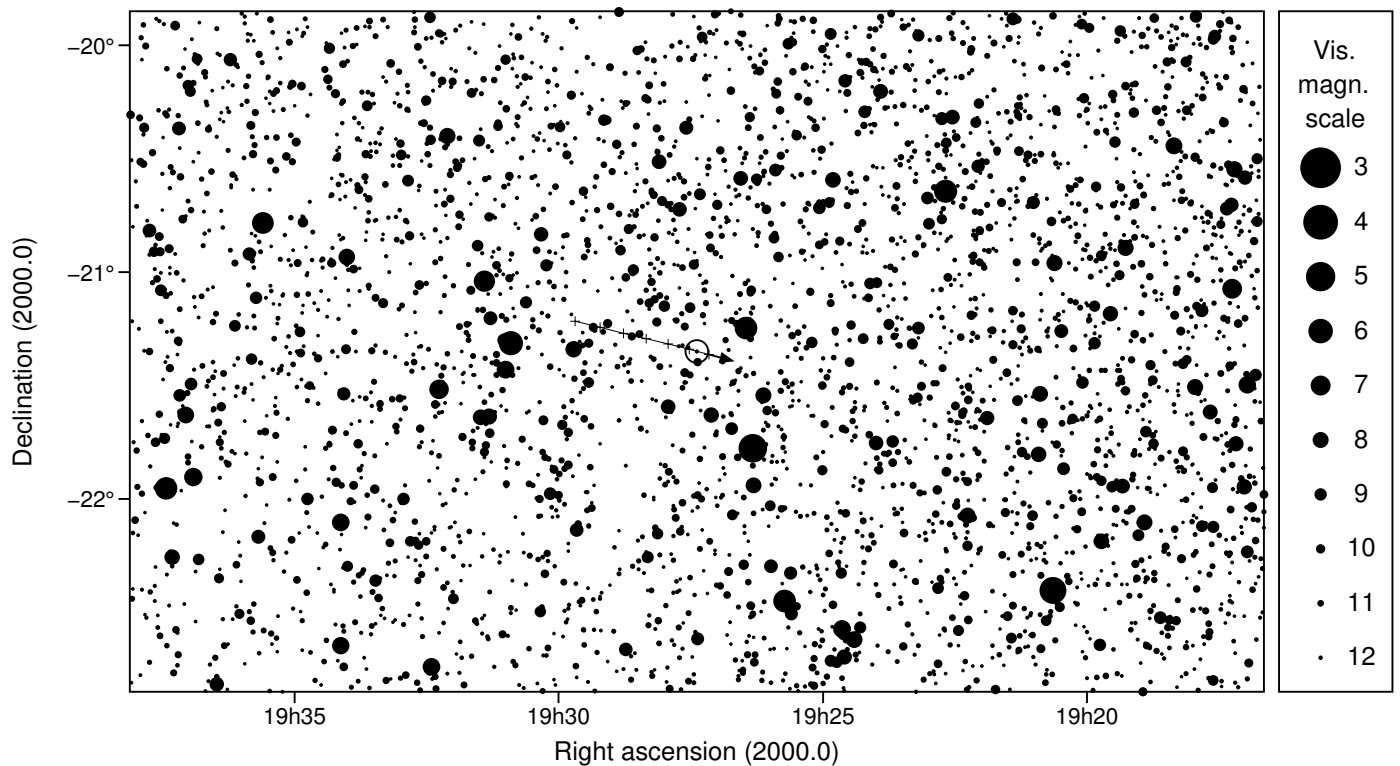

# 555 Norma & UCAC4 344-185081

2020 aug 24 9<sup>h</sup> 5.8<sup>m</sup> U.T.

**Planet:** a = 3.17, e = 0.17  
 V. mag. = 16.36 Diam. = 42.5 km = 0.02"  
 μ = 13.65"/h π = 3.09" Ref. = EG2018

**Star:** Source cat. GDR2a  
 α = 19<sup>h</sup>27<sup>m</sup>23.062<sup>s</sup> δ = -21°21'00.31"  
 Vmag = 12.17 Bmag = 12.54

Δm = 4.2 Max. dur. = 5.4s

Sun : 138° Moon : 67° , 35%

# 555 Norma & UCAC4 344-185081

2020 aug 24 9<sup>h</sup> 5.8<sup>m</sup> U.T.

8h52m00s - 9h20m00s; int. 2m