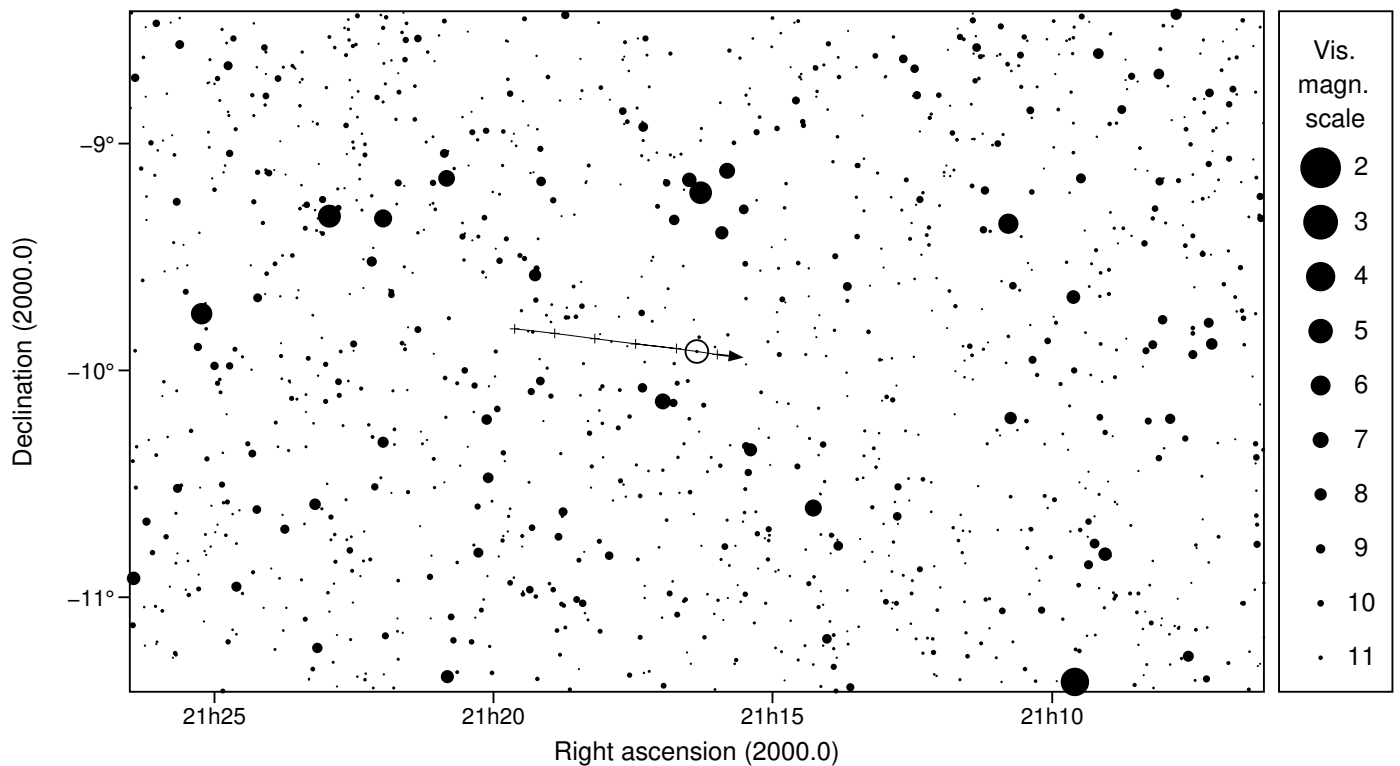

# 648 Pippa & TYC 5776-01073-1

2020 jul 30 12<sup>h</sup> 3.6<sup>m</sup> U.T.

**Planet:**  $a = 3.21, e = 0.20$   
 V. mag. = 15.08 Diam. = 70.5 km = 0.04"  
 $\mu = 27.50''/h$   $\pi = 3.19''$  Ref. = EG2018  
 $\Delta m = 3.4$  Max. dur. = 4.6s

**Star:** Source cat. GDR2a  
 $\alpha = 21^h 16^m 21.464^s$   $\delta = -9^\circ 54' 57.58''$   
 Vmag = 11.71 Bmag = 11.82  
 Sun : 167° Moon : 62° , 81%