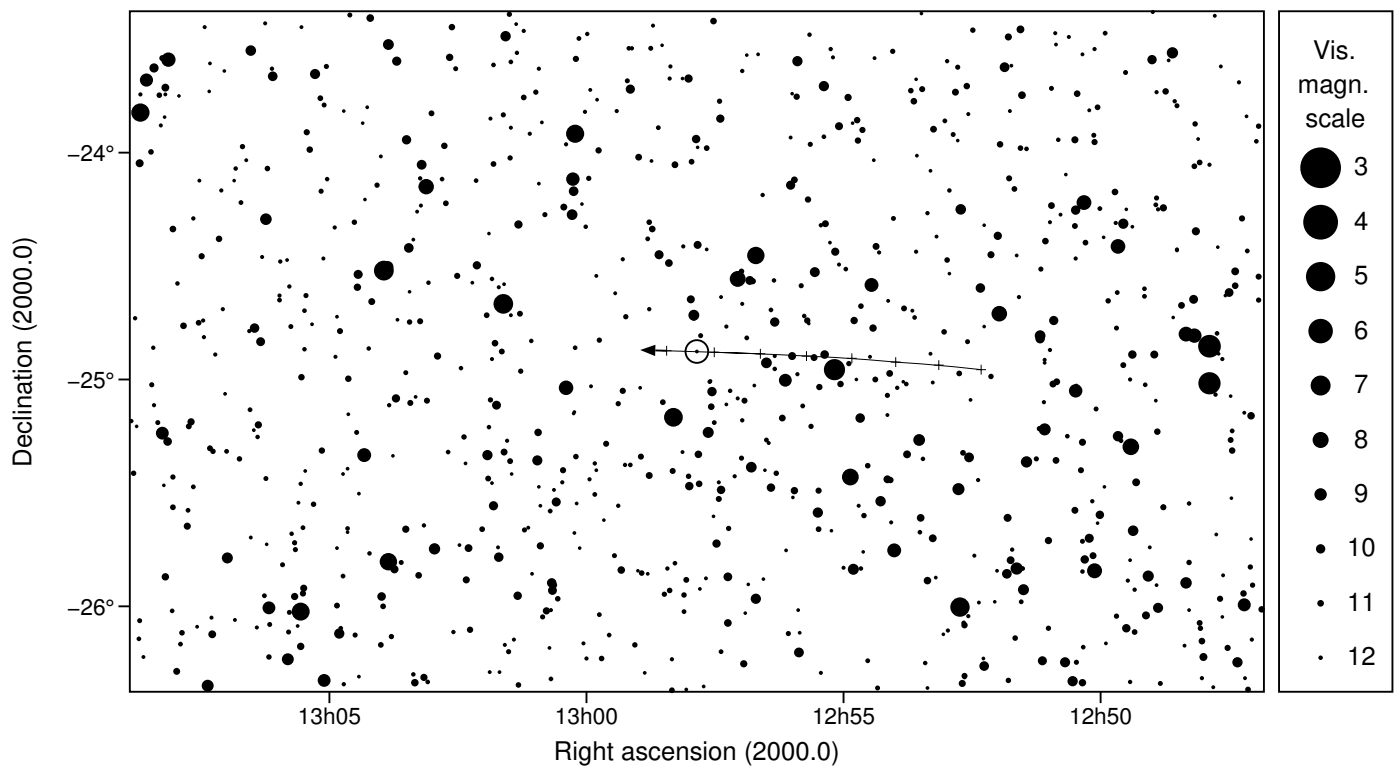

89 Julia & UCAC4 326-066963

2020 jul 16 8^h42.5^m U.T.

Planet: a = 2.55, e = 0.18
 V. mag. = 11.98 Diam. = 159.0 km = 0.08"
 μ = 31.35"/h π = 3.34" Ref. = EG2018

Star: Source cat. GDR2a
 α = 12^h57^m51.153^s δ = -24°52'31.54"
 Vmag = 12.42 Bmag = 12.82

Δm = 0.6 Max. dur. = 9.6s

Sun : 89° Moon : 137° , 20%

89 Julia & UCAC4 326-066963

2020 jul 16 8^h42.5^m U.T.