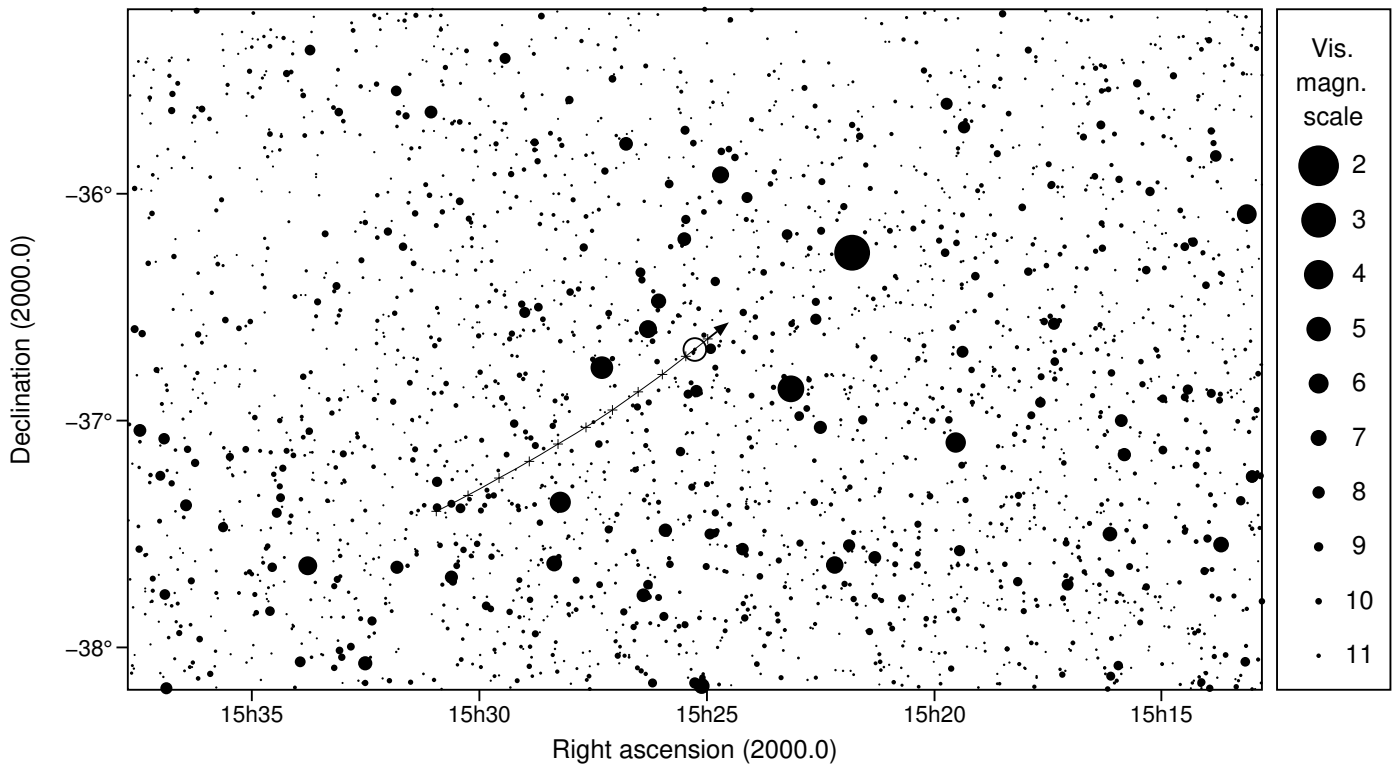

# 1524 Joensuu & TYC 7325-00353-1

2020 jun 25 9<sup>h</sup>36.4<sup>m</sup> U.T.

**Planet:** a = 3.11, e = 0.12  
 V. mag. = 15.78 Diam. = 45.8 km = 0.03"  
 $\mu$  = 18.85"/h  $\pi$  = 3.86" Ref. = EG2018  
 $\Delta m$  = 4.4 Max. dur. = 5.3s

**Star:** Source cat. GDR2a  
 $\alpha$  = 15<sup>h</sup>25<sup>m</sup>15.847<sup>s</sup>  $\delta$  = -36°41'12.13"  
 Vmag = 11.43 Bmag = 11.75  
 Sun : 140° Moon : 94° , 19%