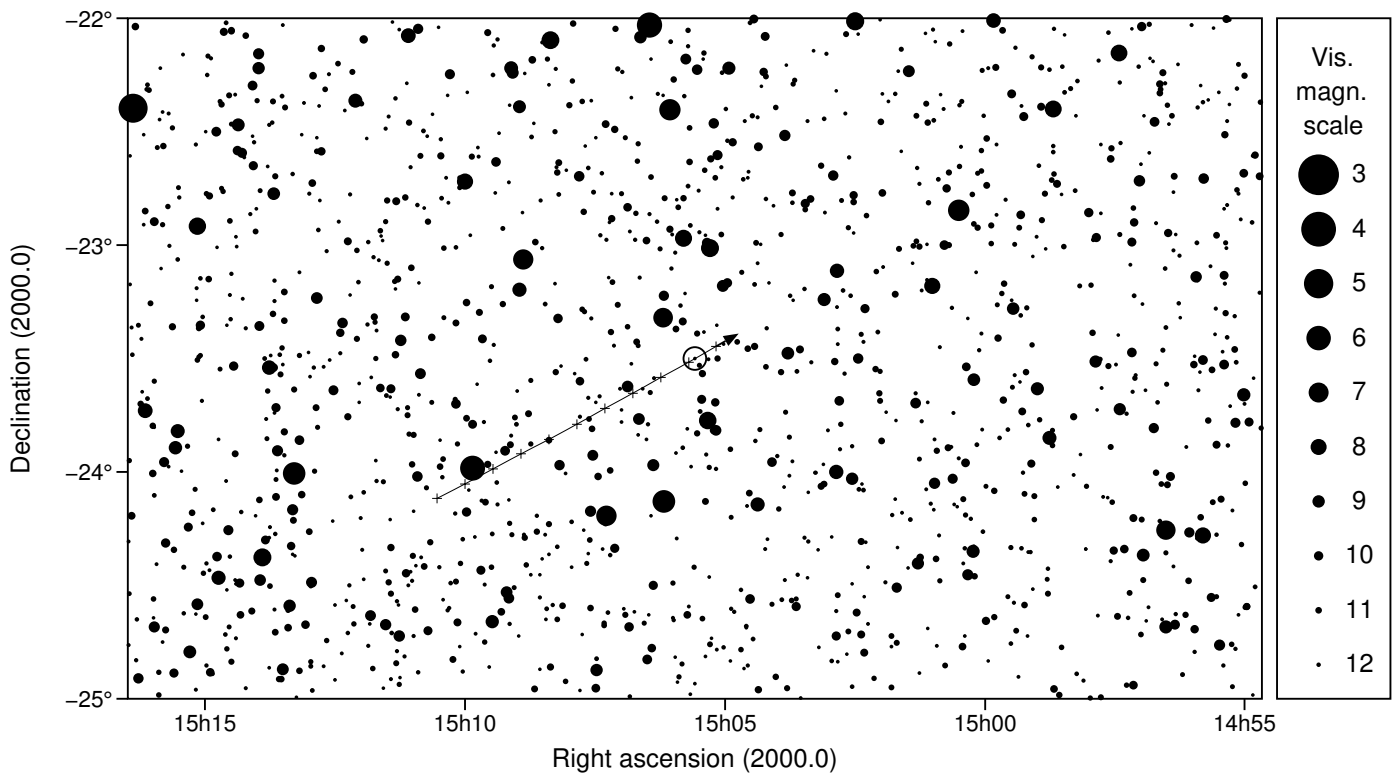

1172 Aeneas & UCAC5 333-072333

2020 may 16 5^h30.8^m U.T.

Planet: a = 5.17, e = -0.10
 V. mag. = 14.99 Diam. = 151.0 km = 0.05"
 μ = 21.01"/h π = 2.22" Ref. = EG2018

Star: Source cat. UCAC5
 α = 15^h05^m34.627^s δ = -23°30'05.81"
 Vmag = 12.47 Bmag = 12.93

Δm = 2.6

Max. dur. = 9.0s

Sun : 172°

Moon : 113° , 34%

1172 Aeneas & UCAC5 333-072333

2020 may 16 5^h30.8^m U.T.

5h24m00s – 5h37m00s; int. 1m