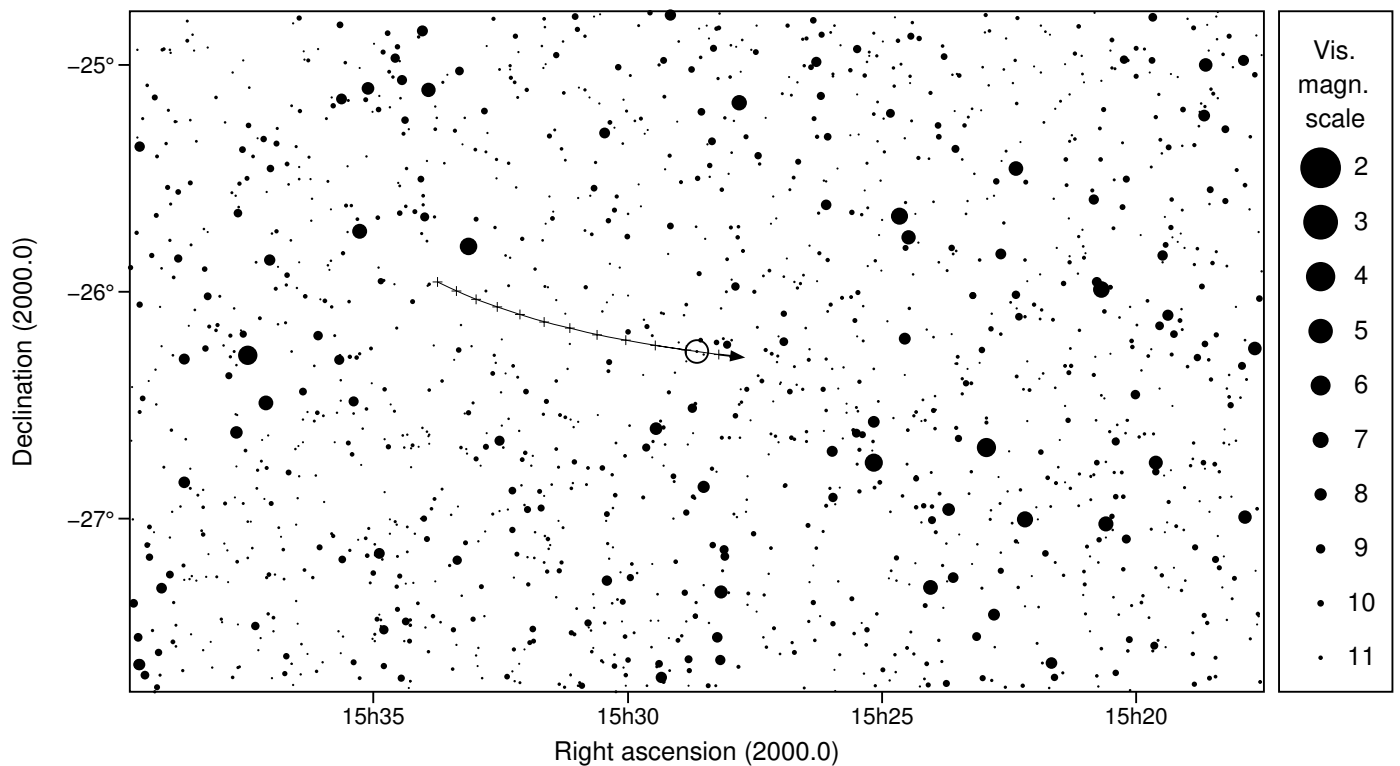

224 Oceana & UCAC4 319-078888

2020 apr 15 7^h43.0^m U.T.

Planet: a = 2.64, e = 0.05
 V. mag. = 12.46 Diam. = 79.8 km = 0.07"
 μ = 21.53"/h π = 5.29" Ref. = EG2018
 Δm = 1.1 Max. dur. = 11.1s

Star: Source cat. GDR2a
 α = 15^h28^m38.411^s δ = -26°15'52.22"
 Vmag = 11.87 Bmag = 12.49
 Sun : 148° Moon : 63° , 46%

224 Oceana & UCAC4 319-078888

2020 apr 15 7^h43.0^m U.T.

7h28m00s - 7h58m00s; int. 2m